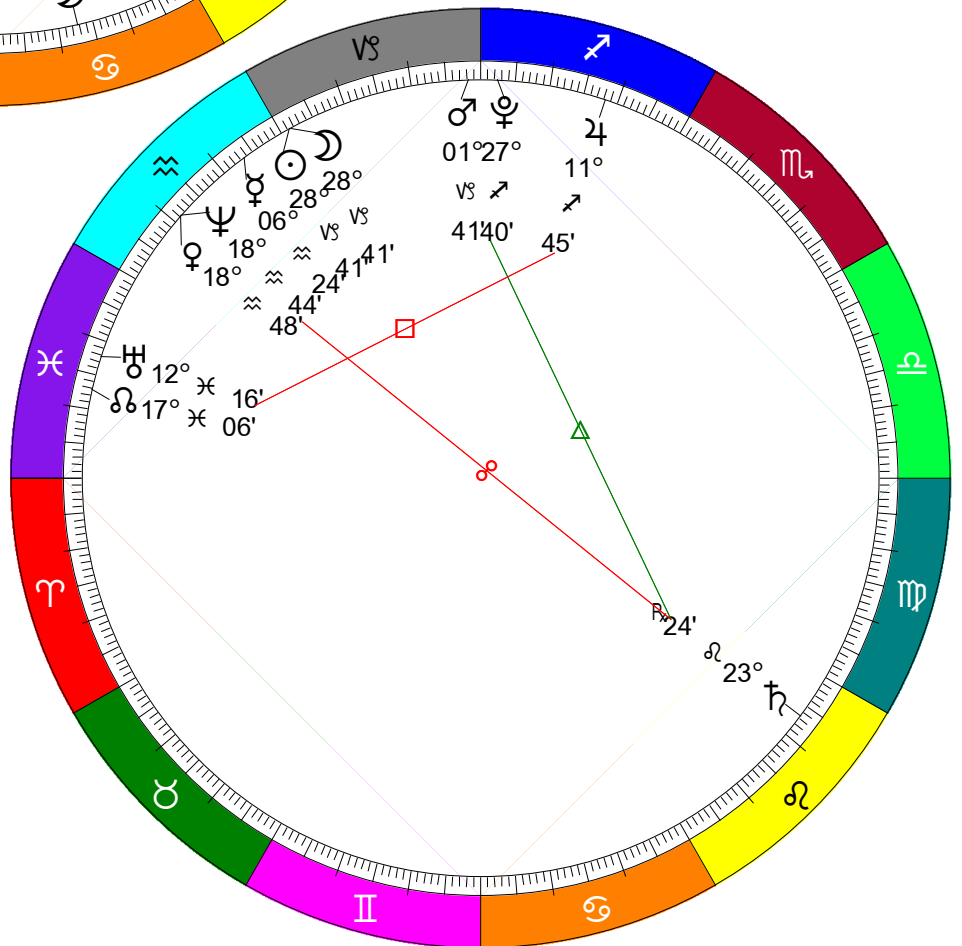

# Lunation Charts for January 2007

Full Moon (Wolf Moon)  
 Jan 3, 2007  
 05:58:24 AM PST  
 Las Vegas, NV 115W08'11" 36N10'30"

New Moon  
 Jan 18, 2007  
 08:01:32 PM PST  
 Las Vegas, NV 115W08'11" 36N10'30"