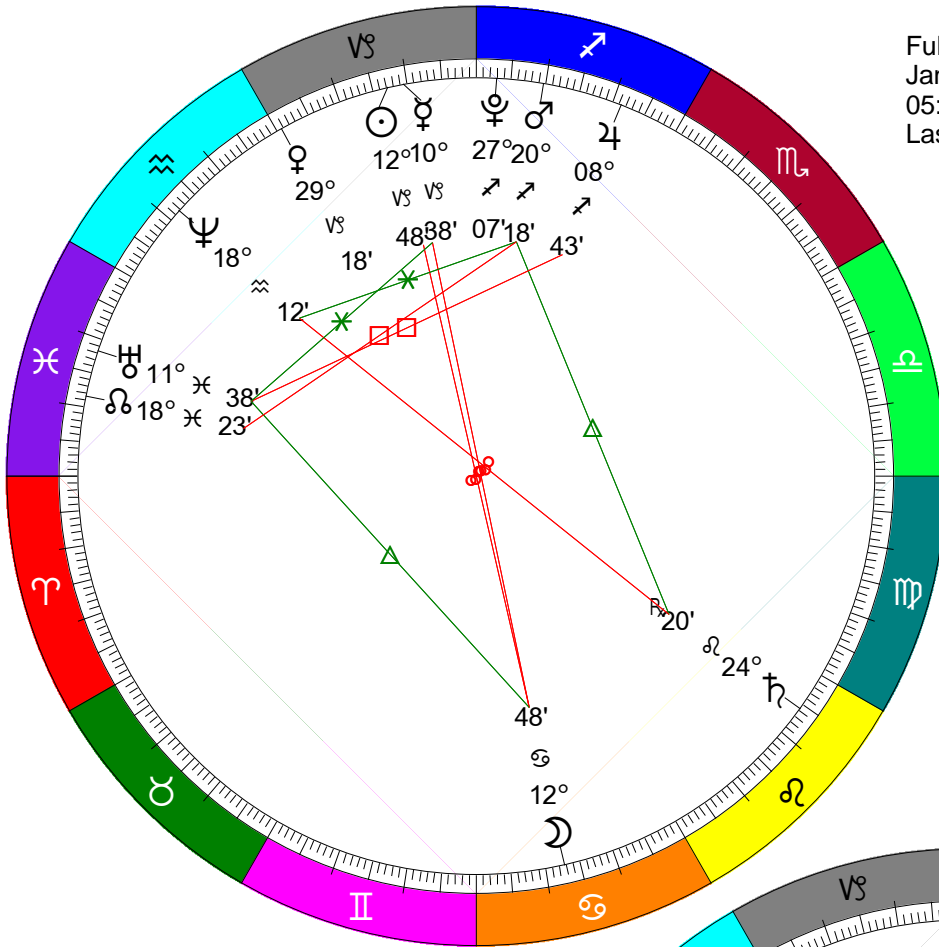

# Lunation Charts for January 2007

Full Moon (Wolf Moon)  
 Jan 3, 2007  
 05:58:24 AM PST  
 Las Vegas, NV 115W08'11" 36N10'30"

New Moon  
 Jan 18, 2007  
 08:01:32 PM PST  
 Las Vegas, NV 115W08'11" 36N10'30"