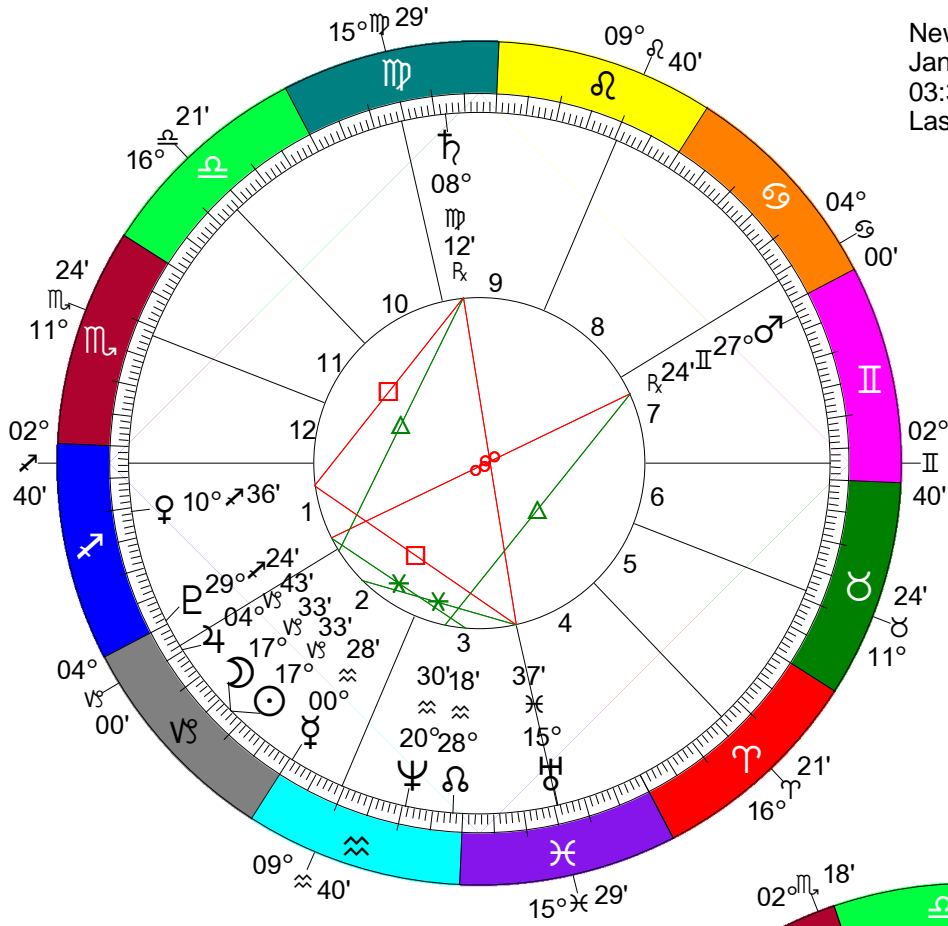

# Lunation Charts for January 2008

New Moon  
 Jan 8, 2008  
 03:37:29 AM PST  
 Las Vegas, NV 115W08'11" 36N10'30"

Full Moon (Snow Moon)  
 Jan 22, 2008  
 05:35:51 AM PST  
 Las Vegas, NV 115W08'11" 36N10'30"