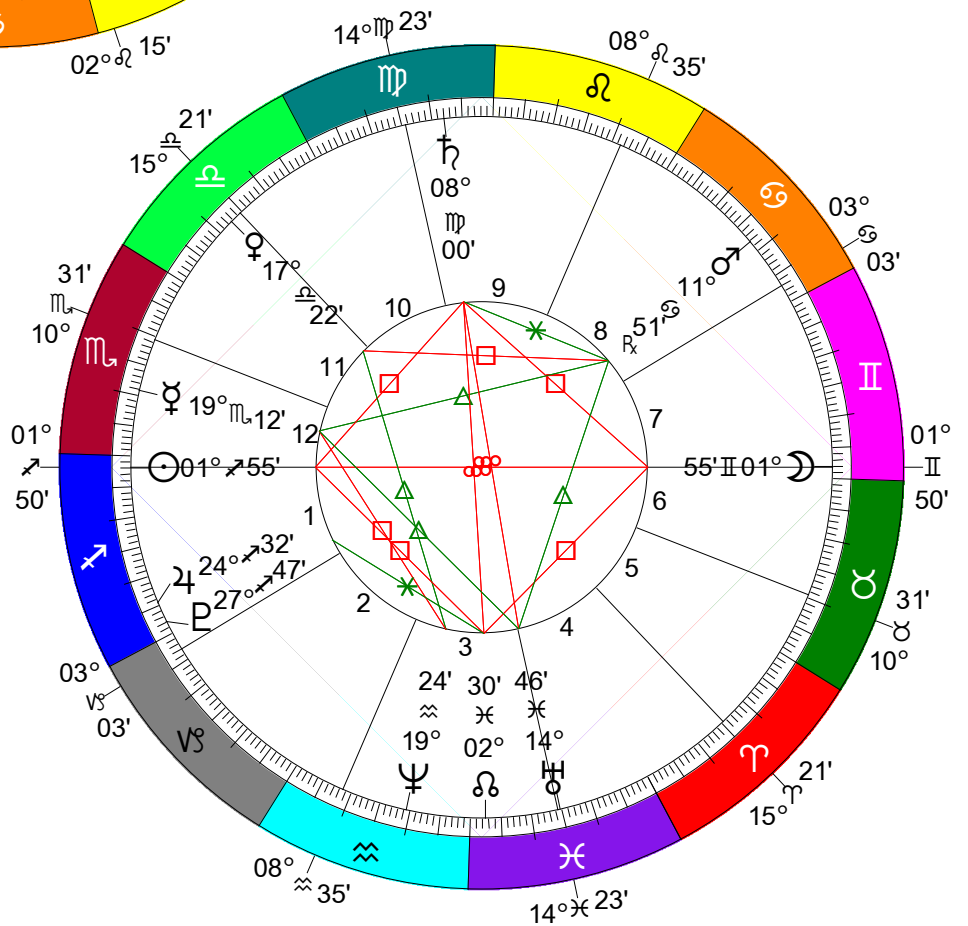

Lunation Charts for November 2007

New Moon
 Nov 9, 2007
 03:03:49 PM PST
 Las Vegas, NV 115W08'11" 36N10'30"

Full Moon (Cold Moon)
 Nov 24, 2007
 06:30:20 AM PST
 Las Vegas, NV 115W08'11" 36N10'30"