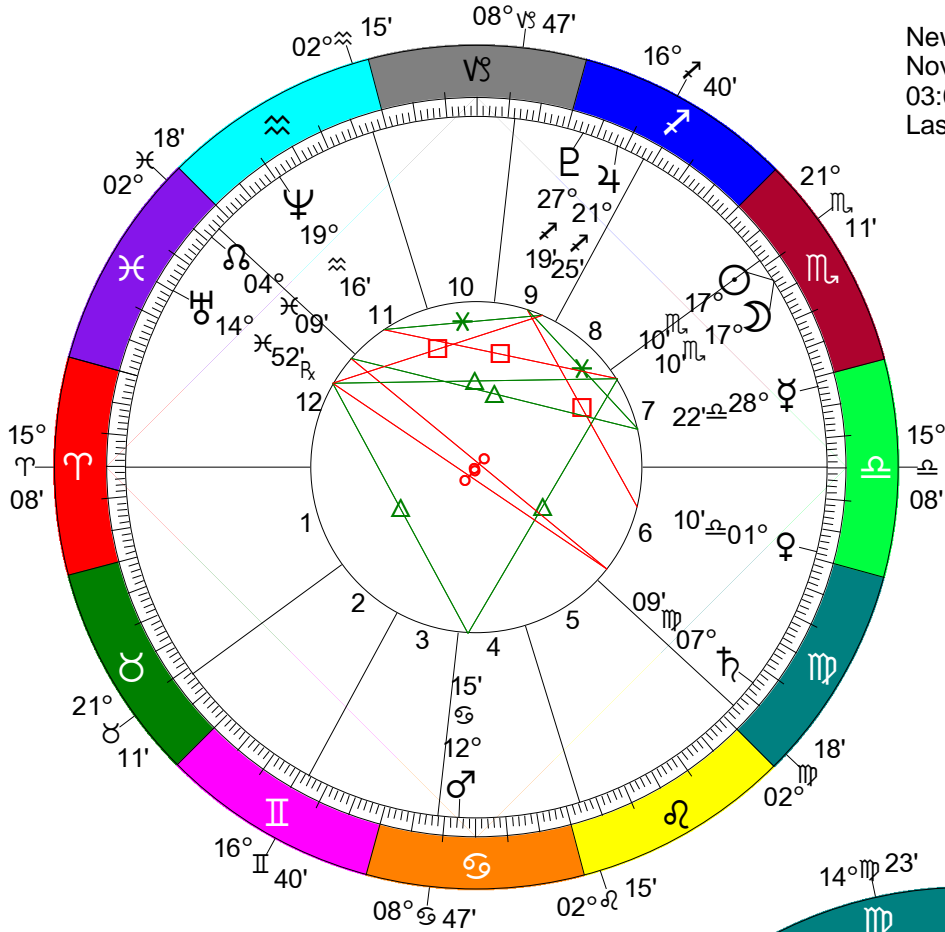

Lunation Charts for November 2007

New Moon
 Nov 9, 2007
 03:03:49 PM PST
 Las Vegas, NV 115W08'11" 36N10'30"

Full Moon (Cold Moon)
 Nov 24, 2007
 06:30:20 AM PST
 Las Vegas, NV 115W08'11" 36N10'30"