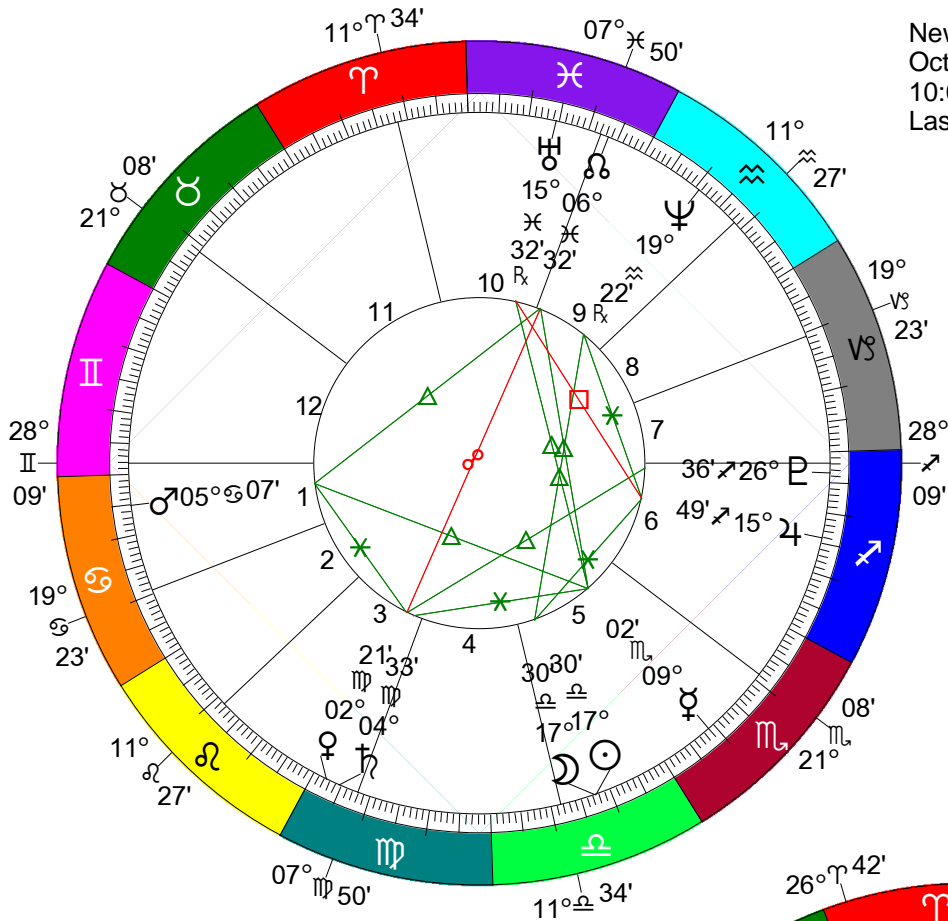

Lunation Charts for October 2007

New Moon
 Oct 10, 2007
 10:00:56 PM PDT
 Las Vegas, NV 115W08'11" 36N10'30"

Full Moon (Frost Moon)
 Oct 25, 2007
 09:52:41 PM PDT
 Las Vegas, NV 115W08'11" 36N10'30"