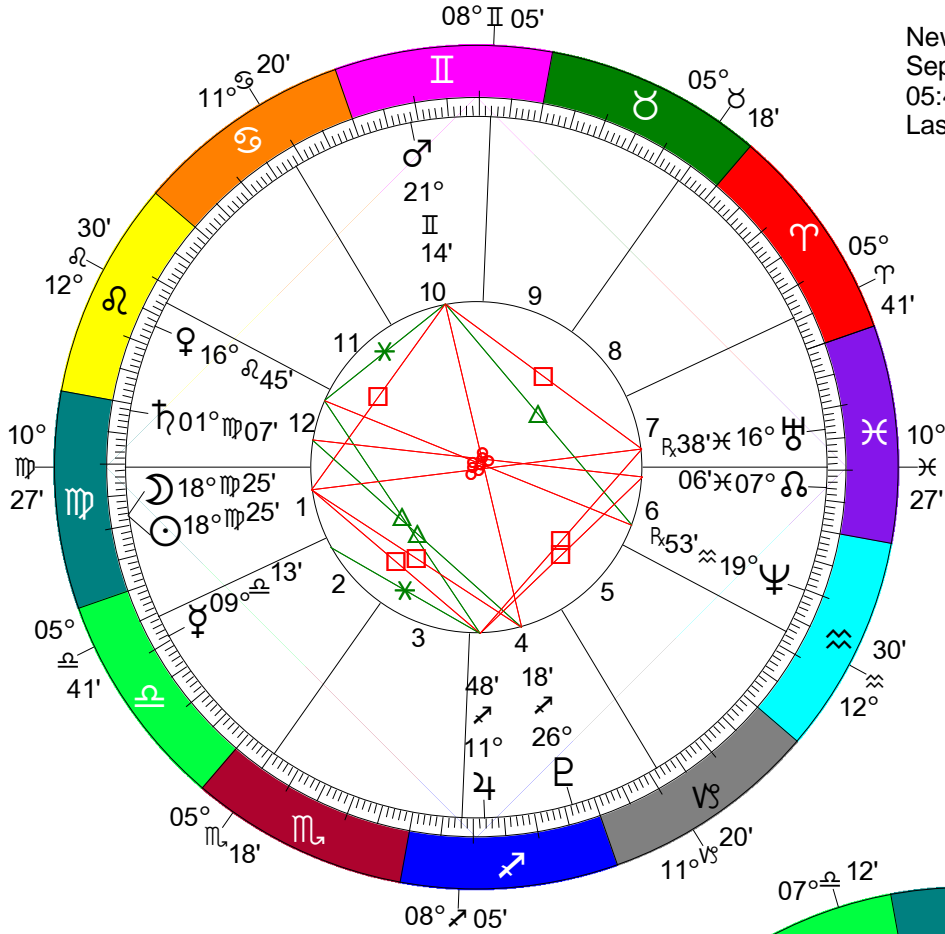

# Lunation Charts for September 2007

New Moon  
 Sep 11, 2007  
 05:45:10 AM PDT  
 Las Vegas, NV 115W08'11" 36N10'30"

Full Moon (Hunter's Moon)  
 Sep 26, 2007  
 12:46:03 PM PDT  
 Las Vegas, NV 115W08'11" 36N10'30"