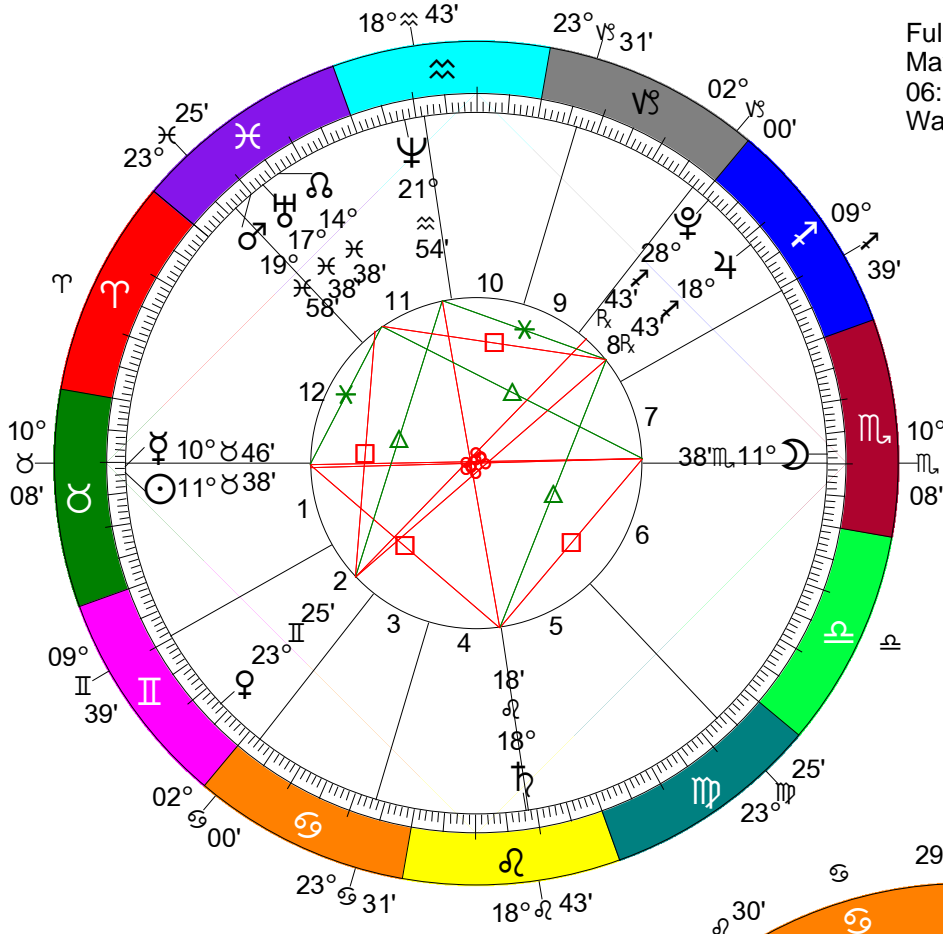

Lunation Charts for May 2007

Full Moon (Flower Moon)  
 May 2, 2007  
 06:09:49 AM EDT  
 Washington, DC 077W02'12" 38N53'42"

New Moon  
 May 16, 2007  
 03:28:29 PM EDT  
 Washington, DC 077W02'12" 38N53'42"