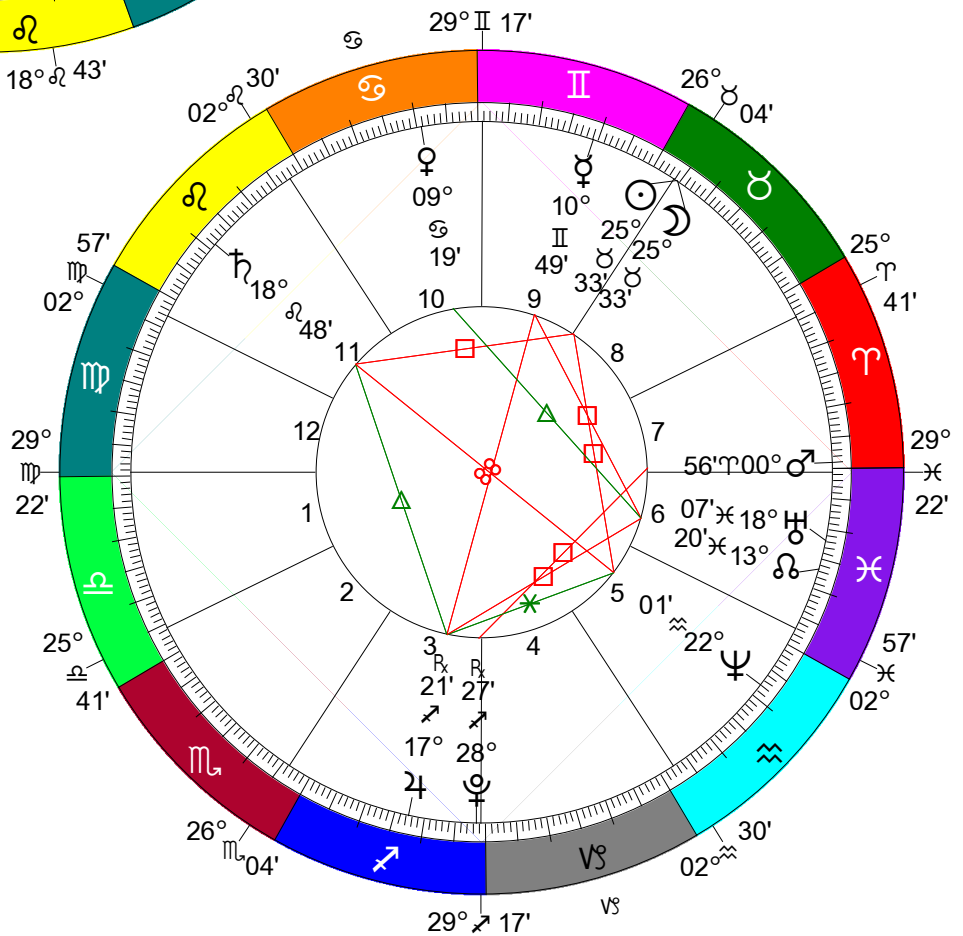

Lunation Charts for May 2007

Full Moon (Flower Moon)  
 May 2, 2007  
 06:09:49 AM EDT  
 Washington, DC 077W02'12" 38N53'42"

New Moon  
 May 16, 2007  
 03:28:29 PM EDT  
 Washington, DC 077W02'12" 38N53'42"